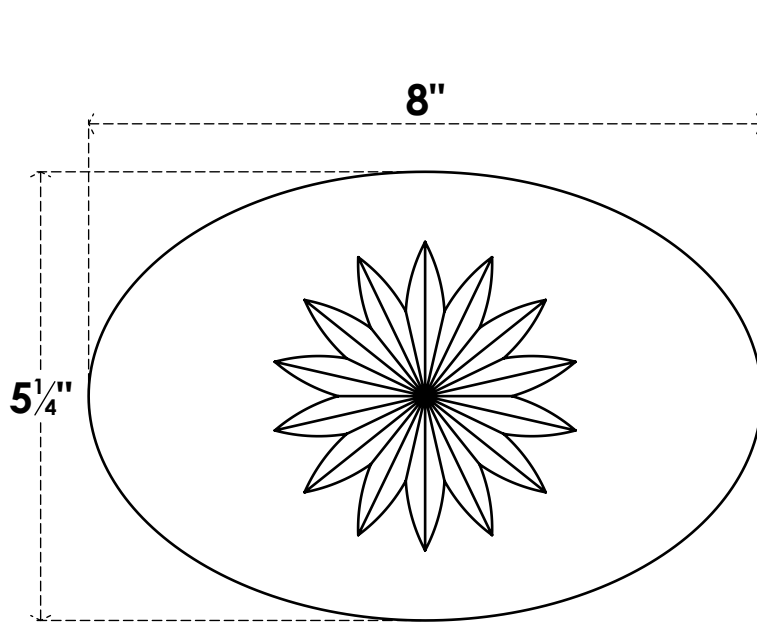

ROSP080X053X075DAL09

8"W X 5 1/4"H X 3/4"P STANDARD DALTON FLOWER ROSETTE WITH SQUARE EDGE, ARCHITECTURAL GRADE PVC

FRONT

SIDE

EKENA MILLWORK
2300 WEST MAIN ST.
CLARKSVILLE, TX 75426
TOLL FREE: 866-607-0453
WWW.EKENAMILLWORK.COM