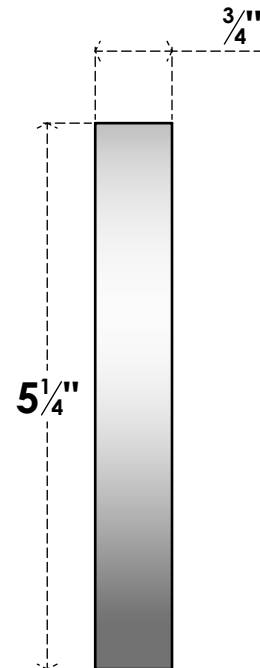

ROSP080X053X075DAL09

8"W X 5 1/4"H X 3/4"P STANDARD DALTON FLOWER ROSETTE WITH SQUARE EDGE, ARCHITECTURAL GRADE PVC

FRONT

SIDE

EKENA MILLWORK
2300 WEST MAIN ST.
CLARKSVILLE, TX 75426
TOLL FREE: 866-607-0453
WWW.EKENAMILLWORK.COM

NOTES

1. INSTALLATION TO BE COMPLETED IN ACCORDANCE WITH MANUFACTURER'S SPECIFICATIONS.
2. DRAWING MAY NOT BE TO SCALE
3. THIS DRAWING IS INTENDED FOR DESIGN AND PLANNING PURPOSES ONLY.
4. ALL INFORMATION CONTAINED HEREIN WAS CURRENT AT THE TIME OF DEVELOPMENT BUT MUST BE REVIEWED AND APPROVED BY THE PRODUCT MANUFACTURER TO BE CONSIDERED ACCURATE.
5. ARCHITECTURAL GRADE PVC PRODUCTS ARE MADE FROM EXPANDED CELLULAR PVC AND COME NATURALLY WHITE BUT MAY BE PAINTED